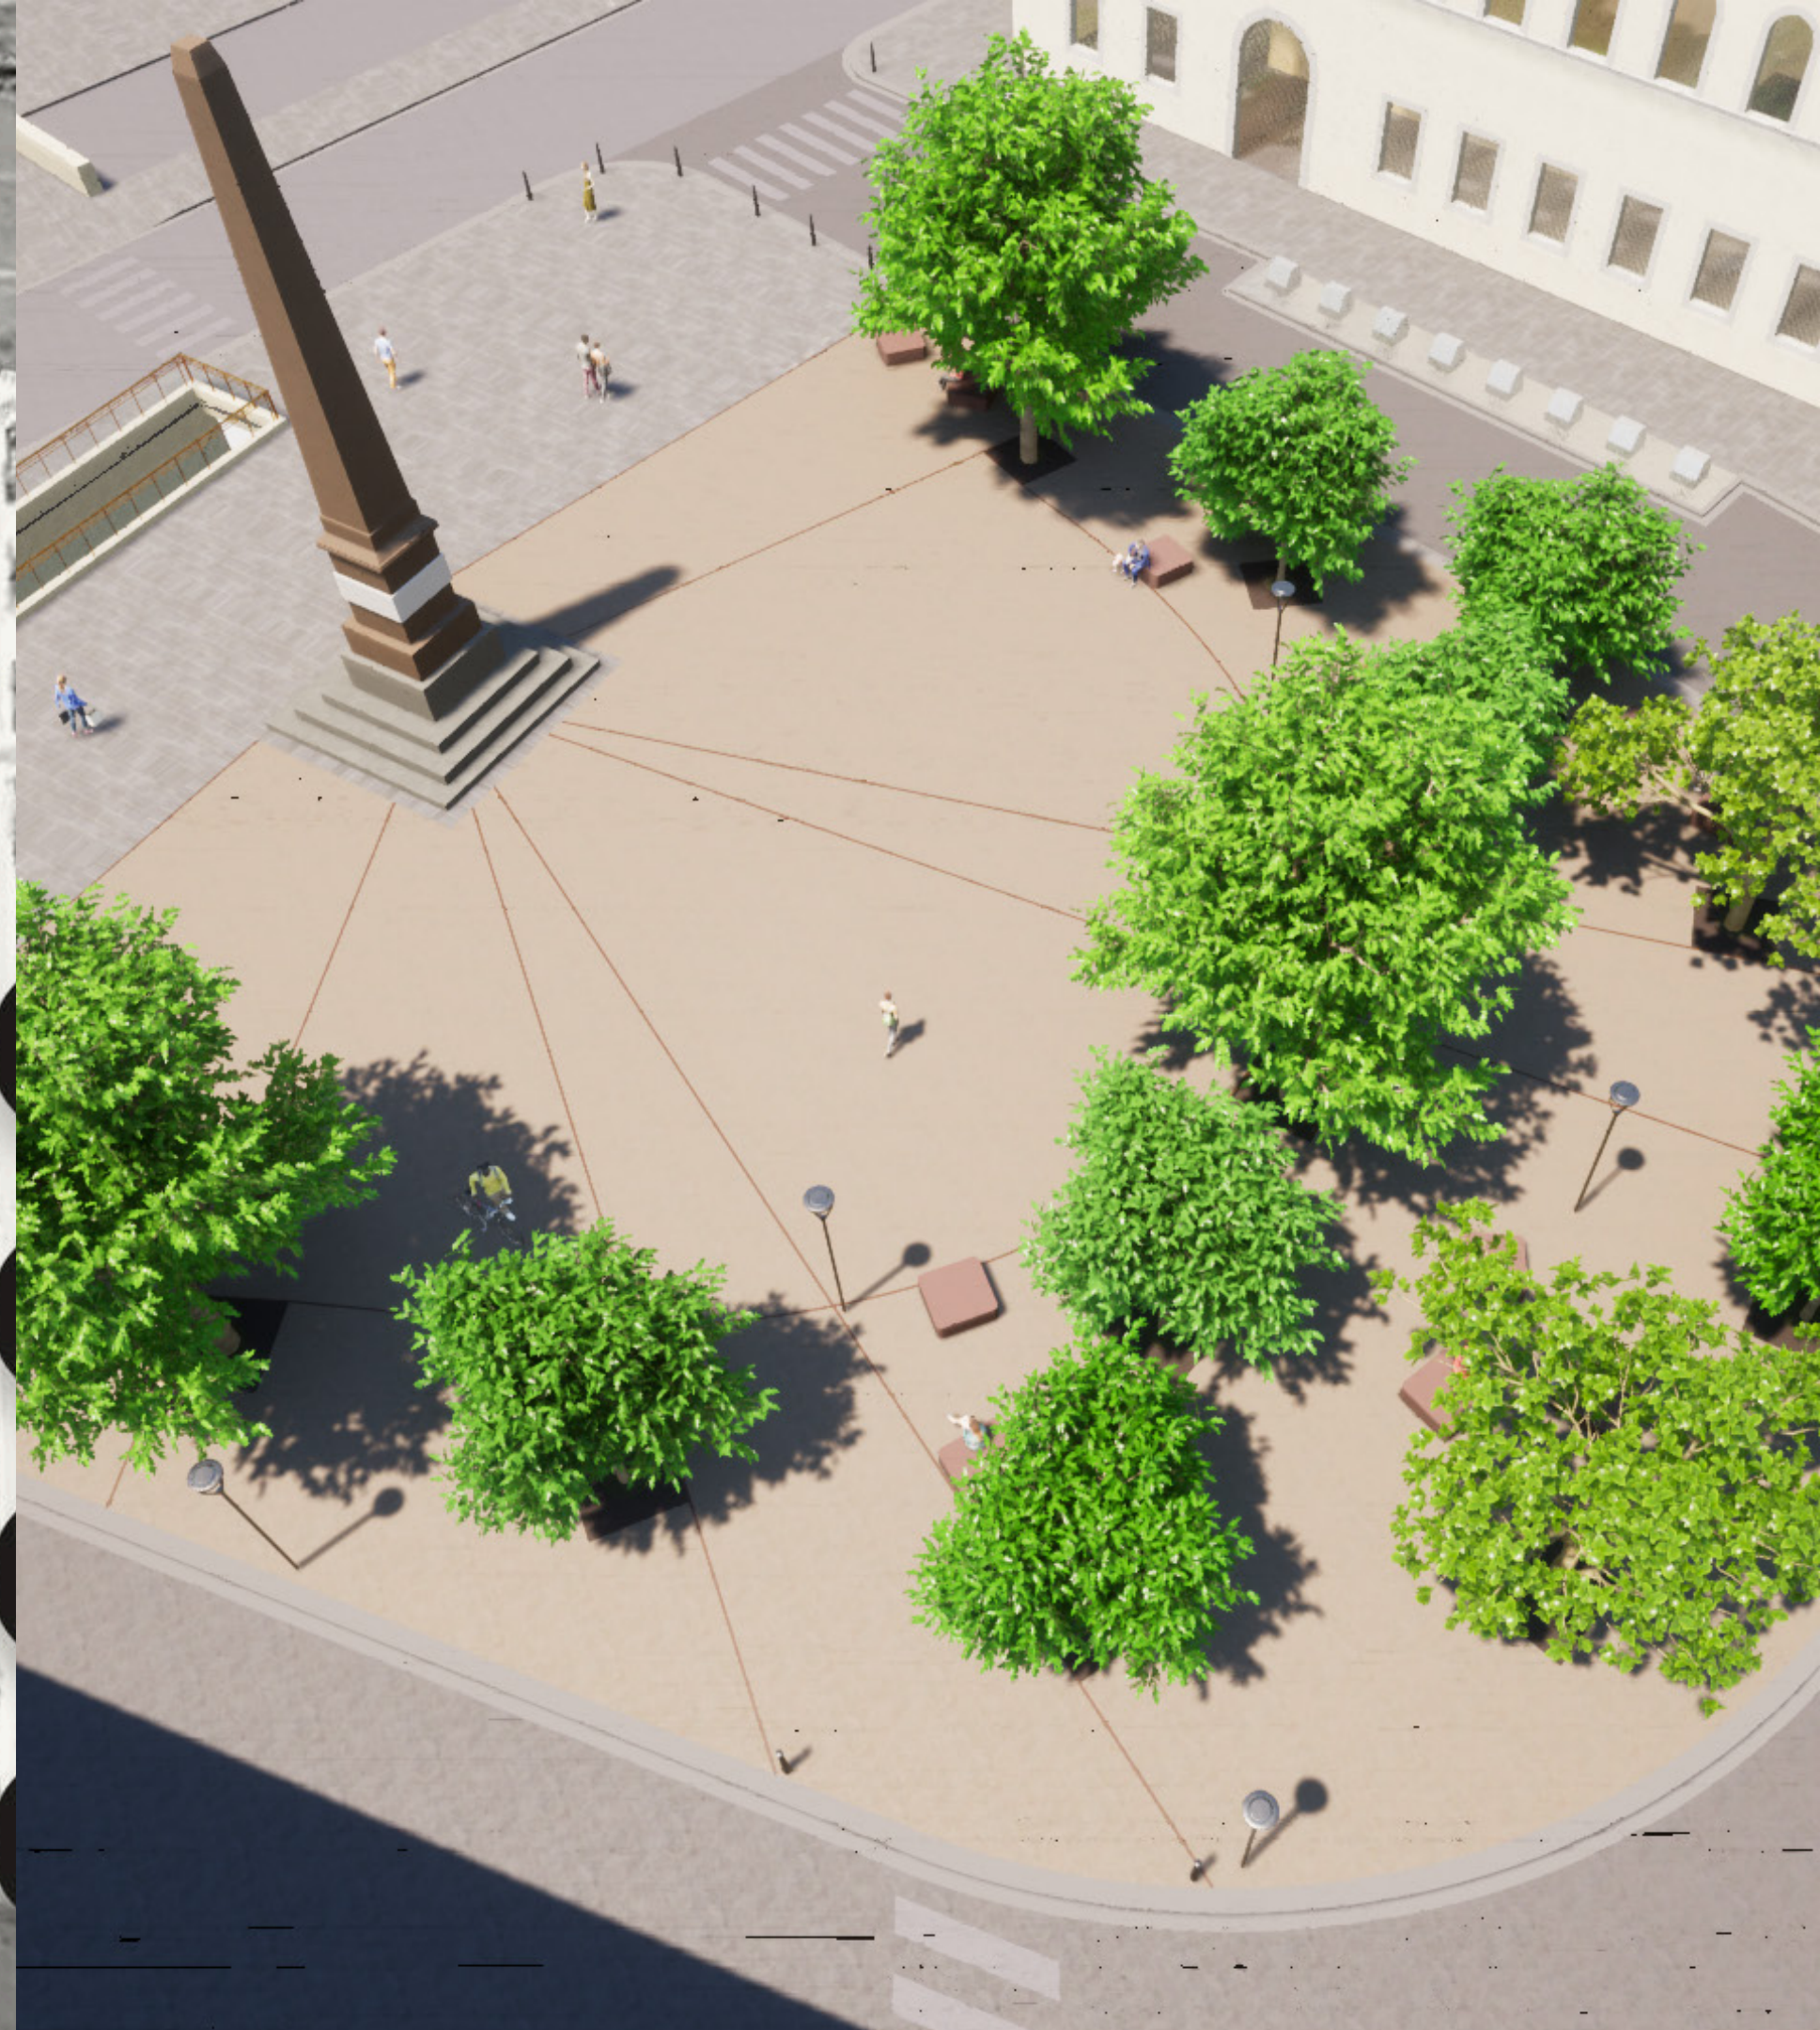

An architectural rendering of a public square. The square is paved and features several trees, including a large tree with reddish-brown leaves on the left and several smaller trees with green and pink blossoms in the center. People are shown sitting on low, rectangular concrete benches. In the background, there is a large, multi-story building with a light-colored facade and many windows, some of which are arched. A tall, dark obelisk stands on the right side of the square. The sky is clear and blue.

# Piazza dell'Unità Italiana

Da rotonda  
a piazza da vivere

# **Più spazio alle persone**

- **Area pedonale: +787 mq (+76%)**
- **Superficie libera: +150 mq**
- **Superficie permeabile: +1.170 mq**

An architectural rendering of a public square. The square is paved and features several trees, including a large tree with reddish-brown leaves on the left and several smaller trees with green and pink blossoms in the center. People are shown sitting on low, rectangular concrete benches. In the background, there is a large, multi-story building with a light-colored facade and numerous windows, some of which are arched. A tall, dark obelisk stands on the right side of the square. The sky is clear and blue.